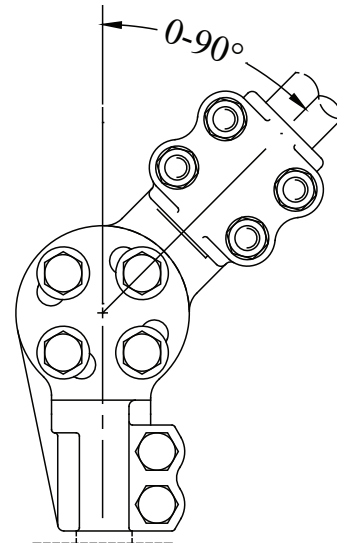

Sizes above this level are factory-set, and take-off angle must be specified at time of order.

Metric options available for smooth and threaded stud connectors.

Contact factory for details.

FIG. 1

FIG. 2

| CATALOG NUMBER | STUD DIA./THD. | FIG. NO. | PIPE SIZE (NPS) | DIMENSIONS - INCHES | | | | | WEIGHT (POUNDS) |
|----------------|----------------|----------|-----------------|---------------------|-------|-------|-----|-----|-----------------|
| | | | | A | B | C | J1 | J2 | |
| SATA-1830 | 3/4 - 16 | 1 | 3/4 | 1-3/4 | 2-3/8 | 4 | 1/2 | 3/8 | 5.00 |
| SATA-1839 | | 1 | 1 | | 3 | | 1/2 | | 5.00 |
| SATA-2730 | 1 - 14 | 1 | 3/4 | 2 | 2-3/8 | 4-1/4 | 1/2 | 3/8 | 5.50 |
| SATA-2739 | | 1 | 1 | | 3 | | 1/2 | | 5.50 |
| SATA-2749 | | 1 | 1-1/4 | | 3 | | 1/2 | | 6.00 |
| SATA-2753 | | 1 | 1-1/2 | | 3-1/8 | | 1/2 | | 6.50 |
| SATA-3330 | 1-1/8 - 12 | 1 | 3/4 | 2-1/8 | 2-3/8 | 4-3/8 | 1/2 | 1/2 | 7.00 |
| SATA-3339 | | 1 | 1 | | 3 | | 1/2 | | 10.30 |
| SATA-3349 | | 1 | 1-1/4 | | 3 | | 1/2 | | 8.80 |
| SATA-3353 | | 1 | 1-1/2 | | 3-1/8 | | 1/2 | | 7.00 |
| SATA-3358 | | 2 | 2 | | 3-1/2 | | 1/2 | | 7.50 |
| SATA-3639 | 1-1/4 - 12 | 1 | 1 | 2-1/8 | 3 | 4-1/2 | 1/2 | 1/2 | 6.25 |
| SATA-3649 | | 1 | 1-1/4 | | 3 | | 1/2 | | 6.50 |
| SATA-3653 | | 1 | 1-1/2 | | 3-1/8 | | 1/2 | | 11.60 |
| SATA-3658 | | 2 | 2 | | 3-1/2 | | 1/2 | | 7.50 |
| SATA-3660 | | 2 | 2-1/2 | | 3-1/2 | | 1/2 | | 8.00 |