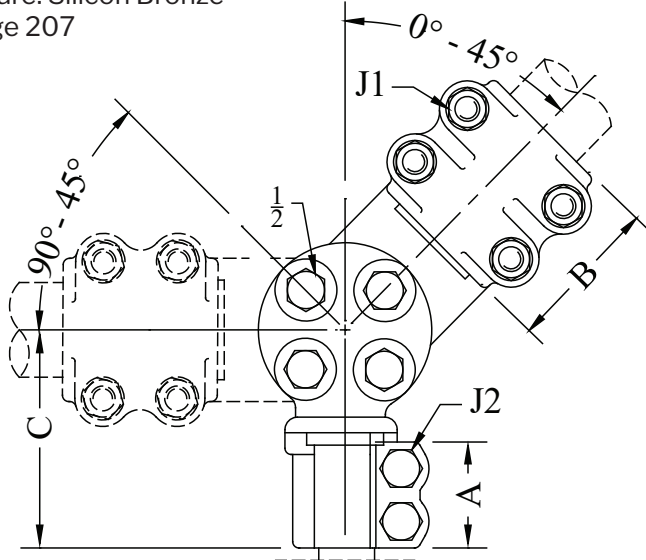

Sizes above this level are factory-set, and take-off angle must be specified at time of order.

Metric options available for smooth and threaded stud connectors.

Contact factory for details.

FIG. 1

FIG. 2

| CATALOG NUMBER | STUD DIA./THD. | FIG. NO. | PIPE SIZE (NPS) | DIMENSIONS - INCHES | | | | | WEIGHT (POUNDS) |
|----------------|----------------|----------|-----------------|---------------------|-------|-------|-----|-----|-----------------|
| | | | | A | B | C | J1 | J2 | |
| SATA-1830 | 3/4 - 16 | 1 | 3/4 | 1-3/4 | 2-3/8 | 4 | 1/2 | 3/8 | 5.00 |
| SATA-1839 | | 1 | 1 | | 3 | | 1/2 | | 5.00 |
| SATA-2730 | 1 - 14 | 1 | 3/4 | 2 | 2-3/8 | 4-1/4 | 1/2 | 3/8 | 5.50 |
| SATA-2739 | | 1 | 1 | | 3 | | 1/2 | | 5.50 |
| SATA-2749 | | 1 | 1-1/4 | | 3 | | 1/2 | | 6.00 |
| SATA-2753 | | 1 | 1-1/2 | | 3-1/8 | | 1/2 | | 6.50 |
| SATA-3330 | 1-1/8 - 12 | 1 | 3/4 | 2-1/8 | 2-3/8 | 4-3/8 | 1/2 | 1/2 | 7.00 |
| SATA-3339 | | 1 | 1 | | 3 | | 1/2 | | 10.30 |
| SATA-3349 | | 1 | 1-1/4 | | 3 | | 1/2 | | 8.80 |
| SATA-3353 | | 1 | 1-1/2 | | 3-1/8 | | 1/2 | | 7.00 |
| SATA-3358 | | 2 | 2 | | 3-1/2 | | 1/2 | | 7.50 |
| SATA-3639 | 1-1/4 - 12 | 1 | 1 | 2-1/8 | 3 | 4-1/2 | 1/2 | 1/2 | 6.25 |
| SATA-3649 | | 1 | 1-1/4 | | 3 | | 1/2 | | 6.50 |
| SATA-3653 | | 1 | 1-1/2 | | 3-1/8 | | 1/2 | | 11.60 |
| SATA-3658 | | 2 | 2 | | 3-1/2 | | 1/2 | | 7.50 |
| SATA-3660 | | 2 | 2-1/2 | | 3-1/2 | | 1/2 | | 8.00 |